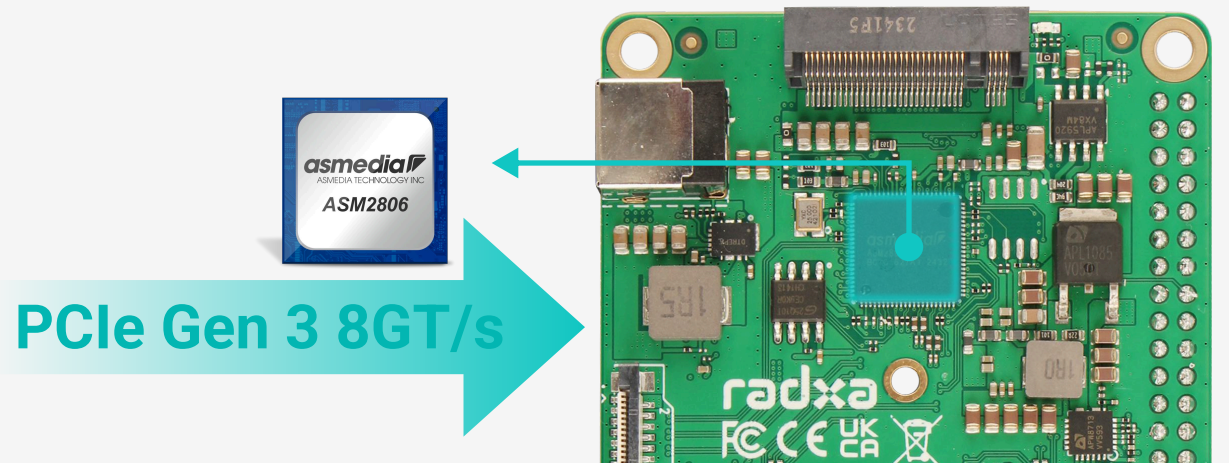

12V DC POWER THEM ALL

DC 5525

12V

M.2 NVMe SSD via M.2 M Key

Support for 2230 / 2242 / 2260 / 2280 NVMe SSD

FPC Connector with PCIe Gen 3 x1 uplink

Radxa Dual 2.5G Router HAT

All-in-One Networking & Storage Expansion for SBCs

Dual 2.5 Gigabit Ethernet Ports

Designed for Radxa's SBC and Raspberry Pi 5

This product includes an FPC adapter cable for Radxa SBCs and Raspberry Pi 5 by default.

Radxa SBC

Raspberry Pi 5

250%

Dual 2.5G Ports for a Significant Network Speed Boost