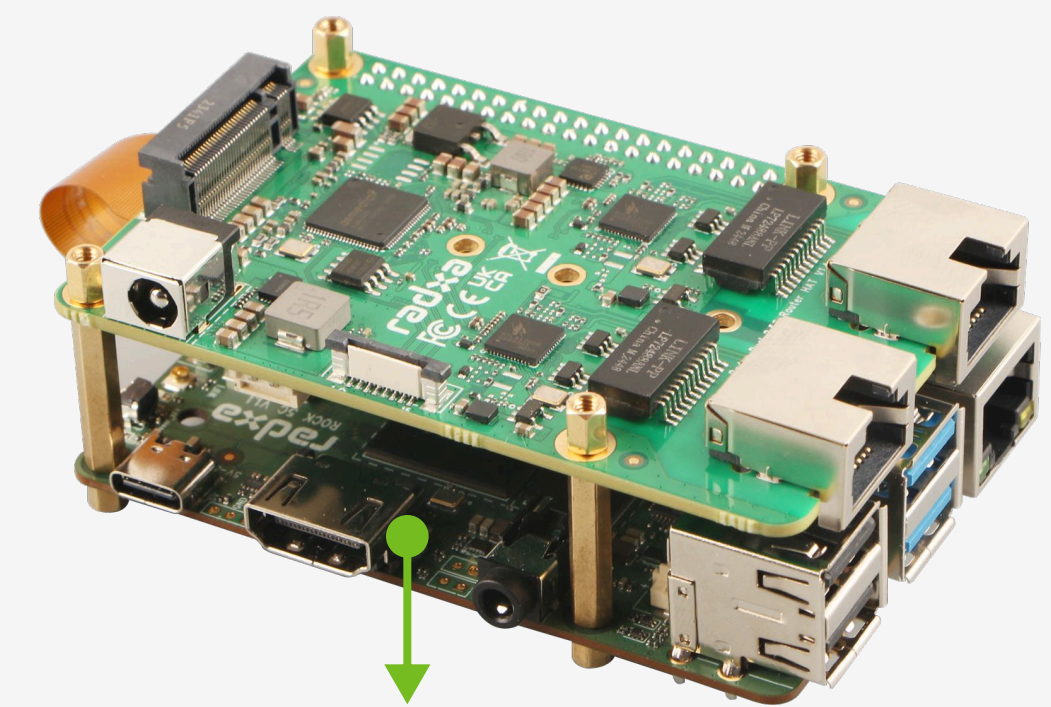

12V DC POWER THEM ALL

DC 5525

12V

M.2 NVMe SSD via M.2 M Key

Support for 2230 / 2242 / 2260 / 2280 NVMe SSD

FPC Connector with PCIe Gen 3 x1 uplink

Radxa Dual 2.5G Router HAT

All-in-One Networking & Storage Expansion for SBCs

Dual 2.5 Gigabit Ethernet Ports

Designed for Radxa's SBC and Raspberry Pi 5

This product includes an FPC adapter cable for Radxa SBCs and Raspberry Pi 5 by default.

Radxa SBC

Raspberry Pi 5

250%

Dual 2.5G Ports for a Significant Network Speed Boost