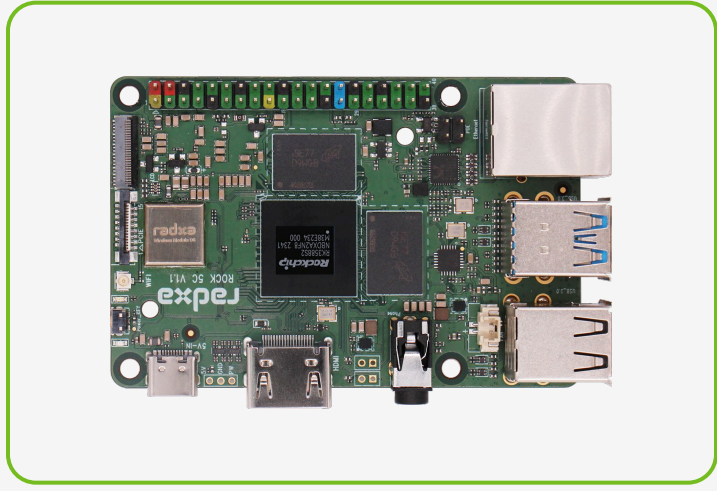

12V DC POWER THEM ALL

DC 5525

12V

M.2 NVMe SSD via M.2 M Key

Support for 2230 / 2242 / 2260 / 2280 NVMe SSD

FPC Connector with PCIe Gen 3 x1 uplink

Radxa Dual 2.5G Router HAT

All-in-One Networking & Storage Expansion for SBCs

Dual 2.5 Gigabit Ethernet Ports

Designed for Radxa's SBC and Raspberry Pi 5

This product includes an FPC adapter cable for Radxa SBCs and Raspberry Pi 5 by default.

Radxa SBC

Raspberry Pi 5

250%

Dual 2.5G Ports for a Significant Network Speed Boost