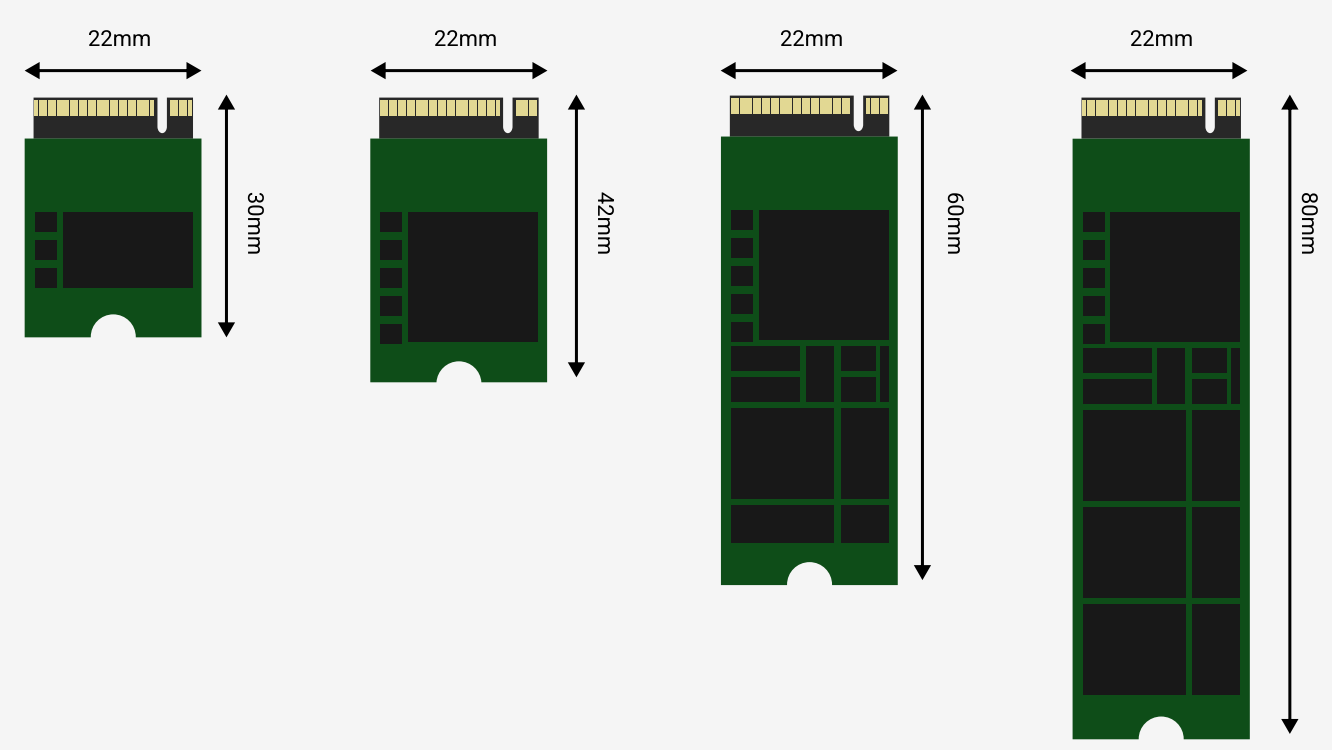

12V DC POWER THEM ALL

DC 5525

12V

M.2 NVMe SSD via M.2 M Key

Support for 2230 / 2242 / 2260 / 2280 NVMe SSD

FPC Connector with PCIe Gen 3 x1 uplink

Radxa Dual 2.5G Router HAT

All-in-One Networking & Storage Expansion for SBCs

Dual 2.5 Gigabit Ethernet Ports

Designed for Radxa's SBC and Raspberry Pi 5

This product includes an FPC adapter cable for Radxa SBCs and Raspberry Pi 5 by default.

Radxa SBC

Raspberry Pi 5

250%

Dual 2.5G Ports for a Significant Network Speed Boost