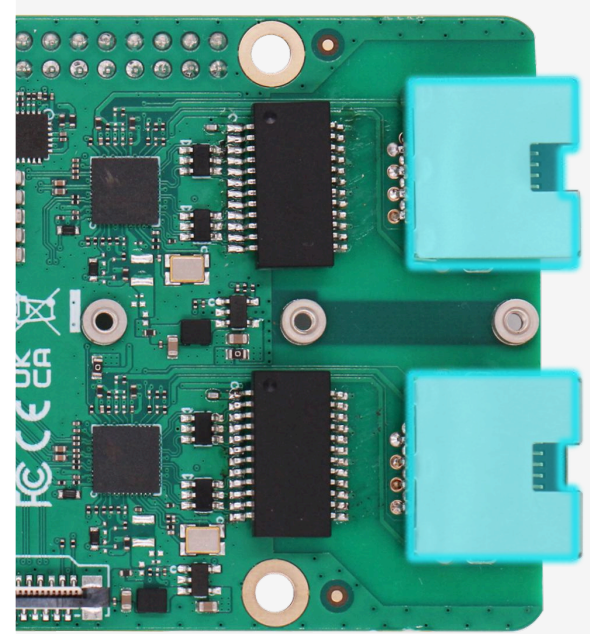

12V DC POWER THEM ALL

DC 5525

12V

M.2 NVMe SSD via M.2 M Key

Support for 2230 / 2242 / 2260 / 2280 NVMe SSD

FPC Connector with PCIe Gen 3 x1 uplink

Radxa Dual 2.5G Router HAT

All-in-One Networking & Storage Expansion for SBCs

Dual 2.5 Gigabit Ethernet Ports

Designed for Radxa's SBC and Raspberry Pi 5

This product includes an FPC adapter cable for Radxa SBCs and Raspberry Pi 5 by default.

Radxa SBC

Raspberry Pi 5

250%

Dual 2.5G Ports for a Significant Network Speed Boost