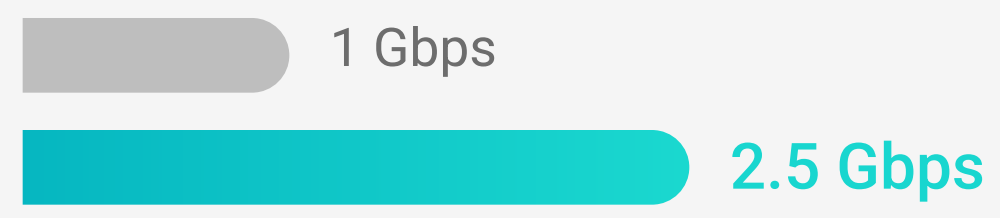

Dual 2.5 Gigabit Ethernet Ports

Designed for Radxa's SBC and Raspberry Pi 5

This product includes an FPC adapter cable for Radxa SBCs and Raspberry Pi 5 by default.

Radxa SBC

Raspberry Pi 5

250%

Dual 2.5G Ports for a Significant Network Speed Boost