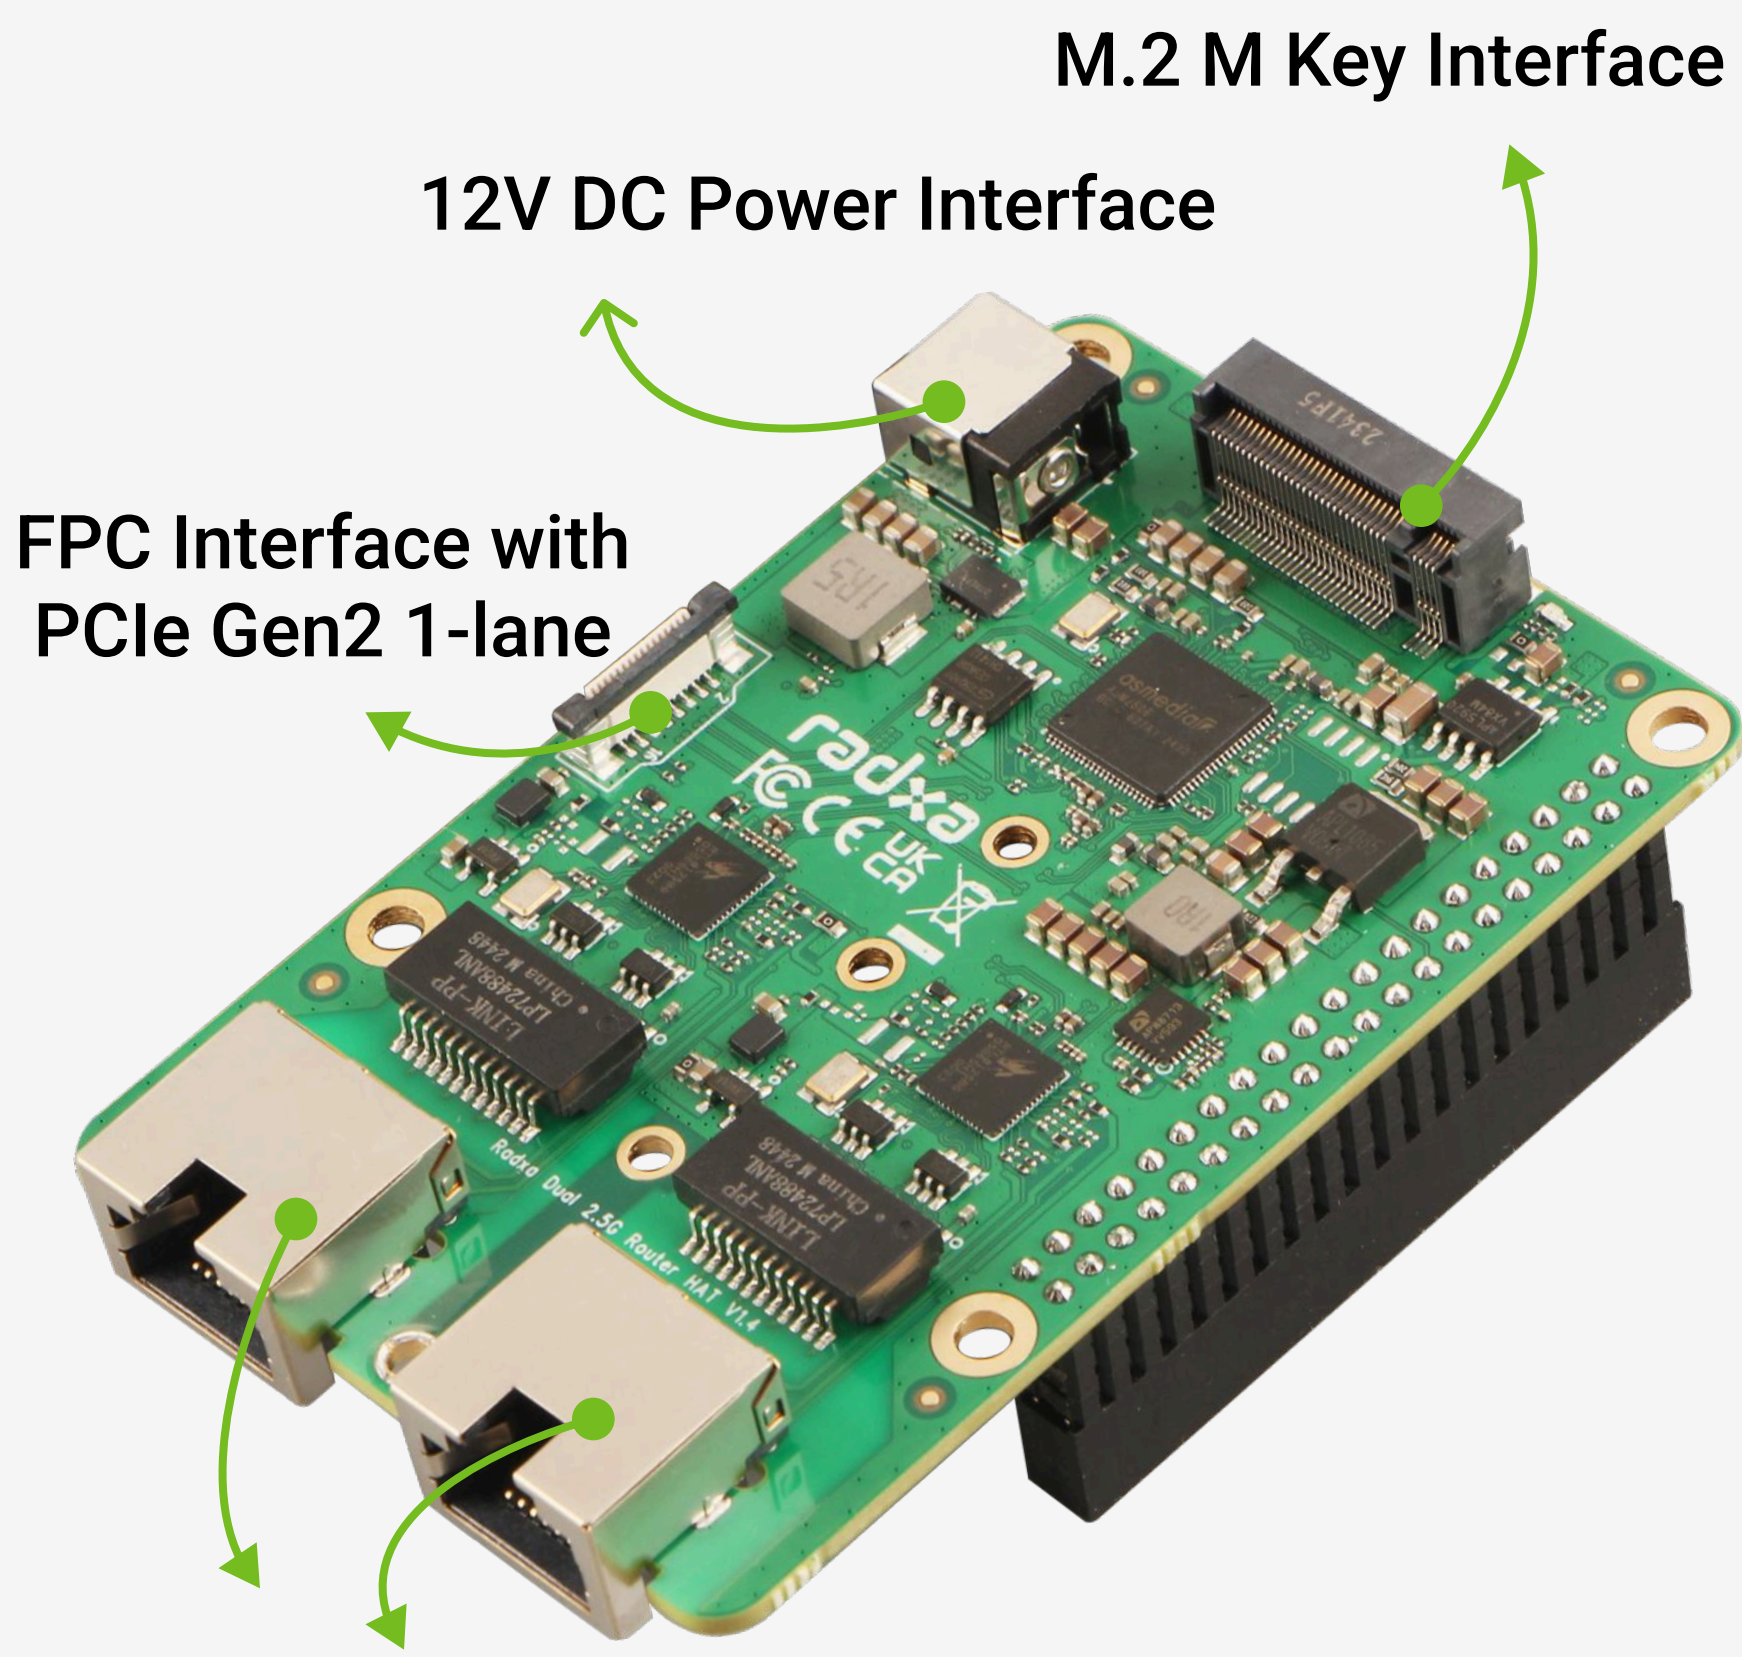

12V DC POWER THEM ALL

DC 5525

12V

M.2 NVMe SSD via M.2 M Key

Support for 2230 / 2242 / 2260 / 2280 NVMe SSD

FPC Connector with PCIe Gen 3 x1 uplink

Radxa Dual 2.5G Router HAT

All-in-One Networking & Storage Expansion for SBCs

Dual 2.5 Gigabit Ethernet Ports

Designed for Radxa's SBC and Raspberry Pi 5

This product includes an FPC adapter cable for Radxa SBCs and Raspberry Pi 5 by default.

Radxa SBC

Raspberry Pi 5

250%

Dual 2.5G Ports for a Significant Network Speed Boost