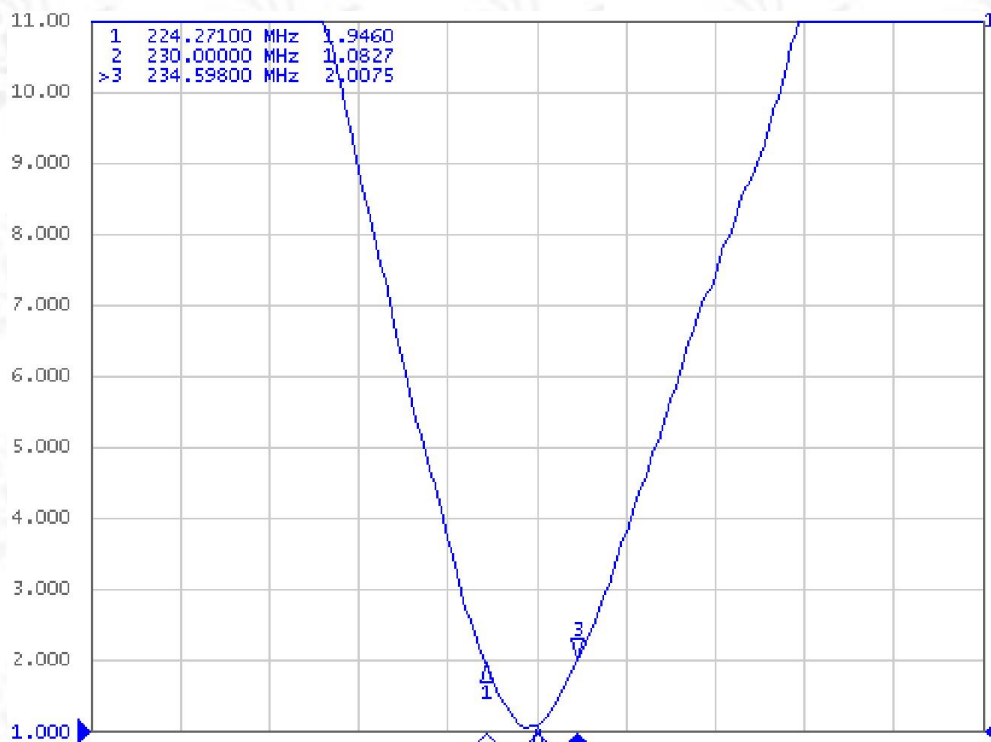

S.W.R.

SMITH

1	224.27100	MHz	84.286 Ω	29.876 Ω	21.201 nH
2	230.00000	MHz	45.360 Ω	-3.2368 Ω	213.29 pF
>3	234.59800	MHz	24.583 Ω	-3.9052 Ω	173.72 pF